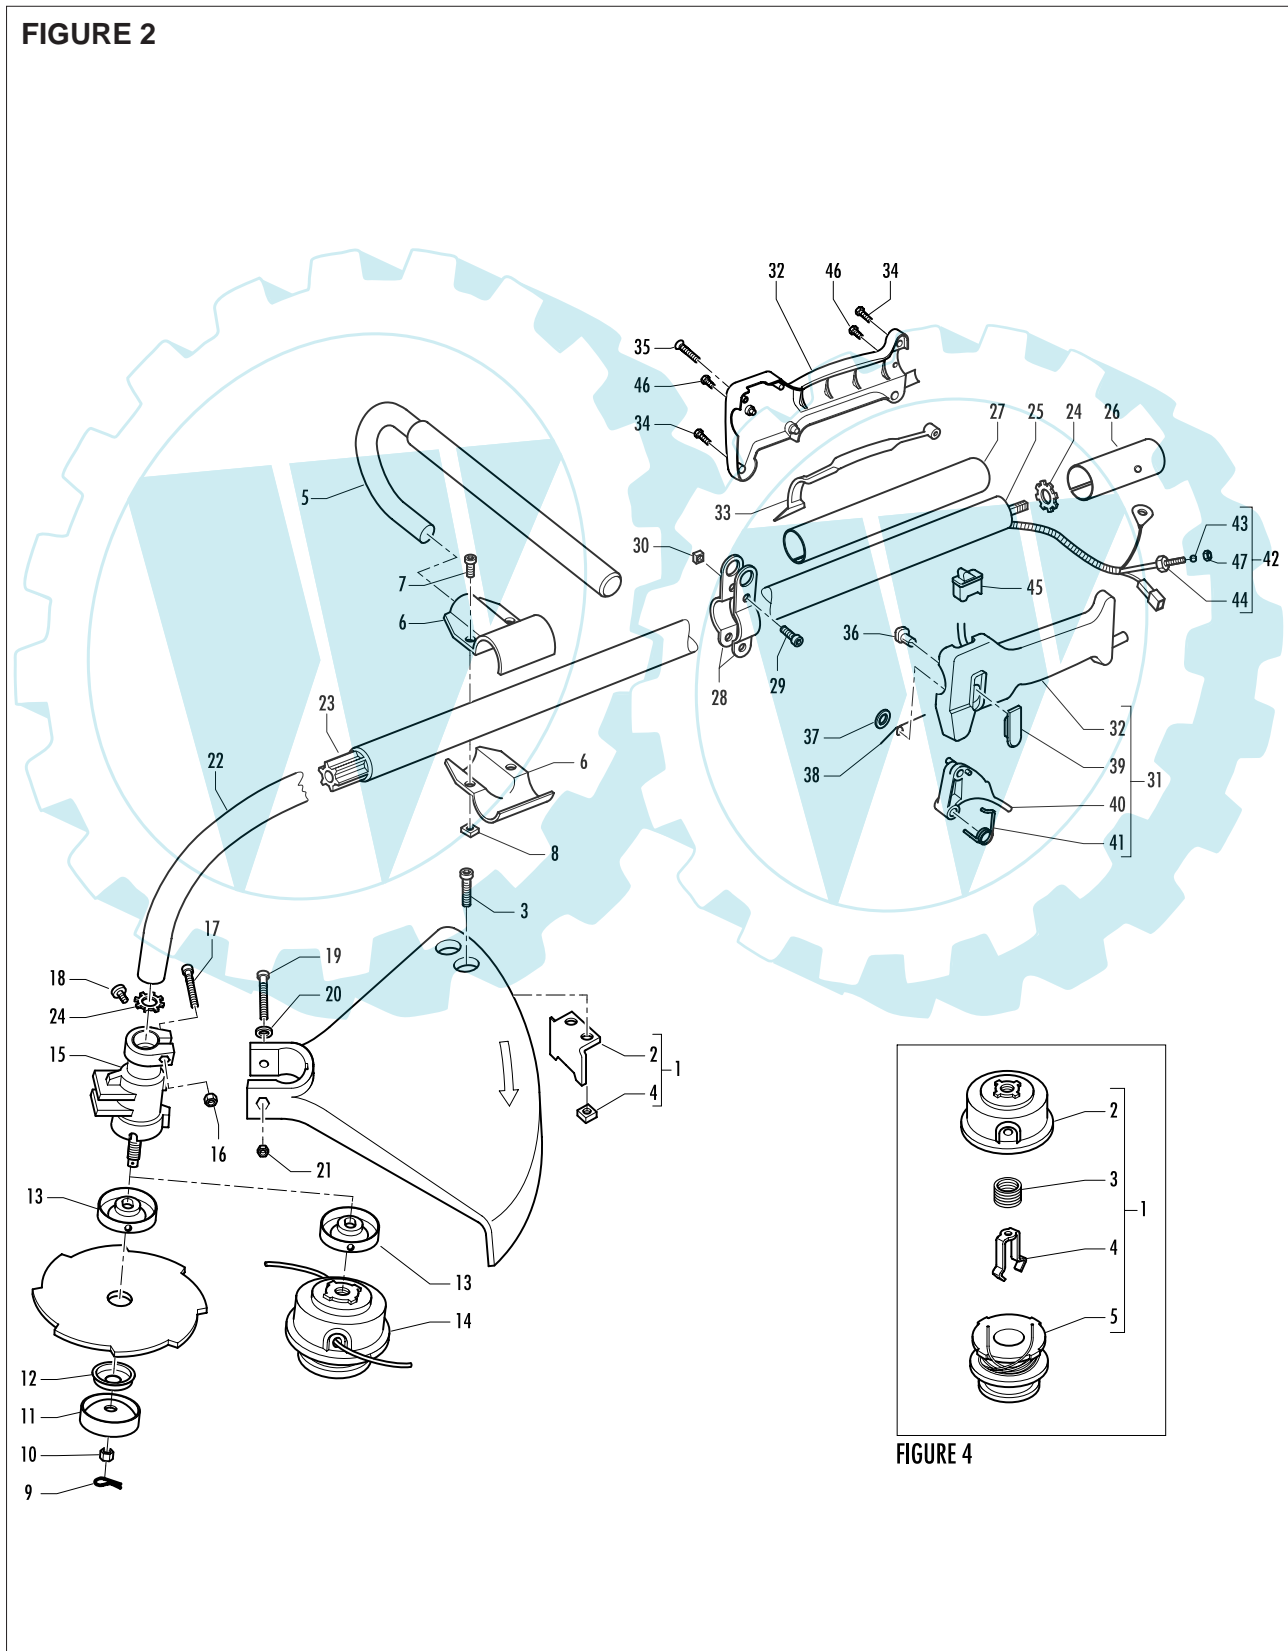

brand	MCCULLOCH

date	MAY/03	SHEET 3/4

Model	Prefix
CABRIO 246	01

Product number
953900242

FIGURE 2