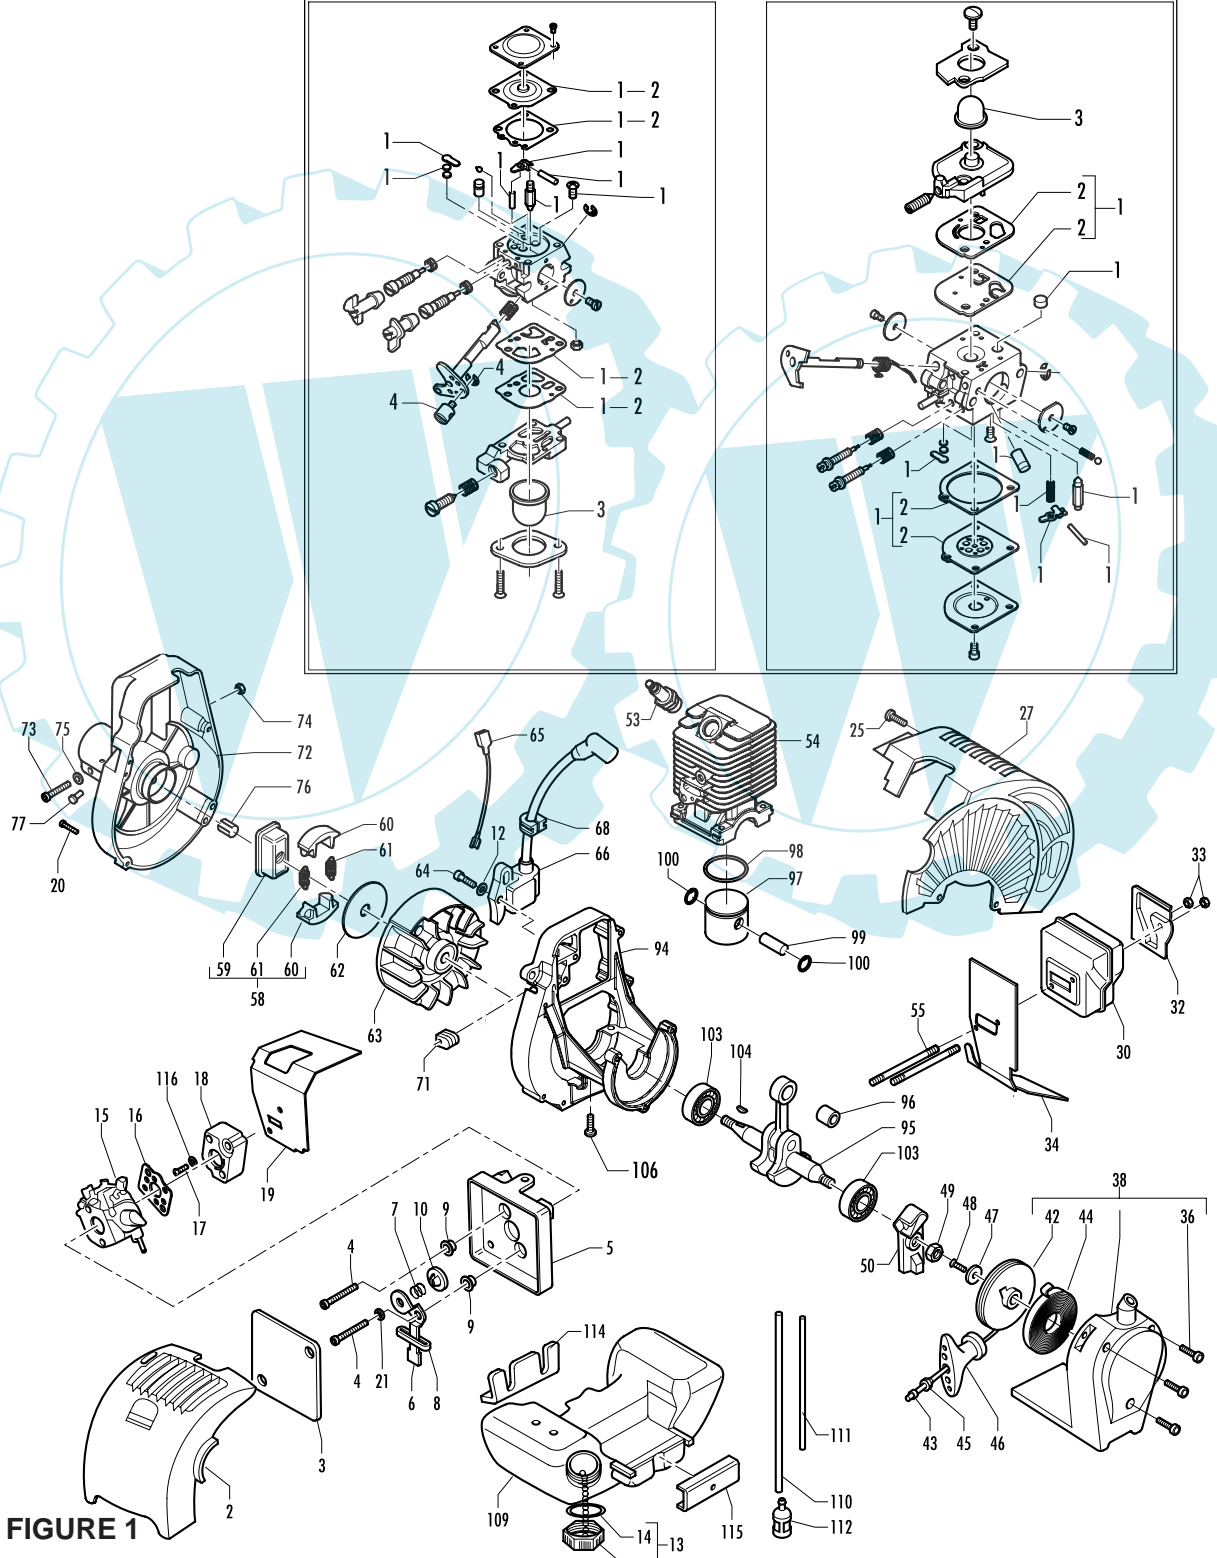

brand	MCCULLOCH, PARTNER

date	MAY/03	SHEET 1/4

Model	Prefix
CABRIO 246	01
B 246	01

Product number
953900242
953900249

FIGURE 2

WALBRO WT 547

ZAMA C1Q M38

FIGURE 1